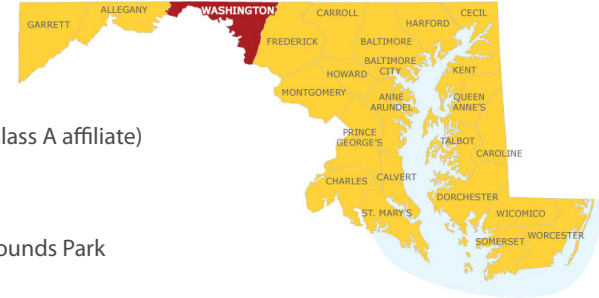

FEATURED VENUE:

HAGERSTOWN SPEEDWAY

“The Capital of Dirt Track Racing”

The smooth, wide surface makes Hagerstown Speedway one of the fastest and safest dirt tracks in the country. The 1/2-mile track consists of:

- Straight-aways over 900 ft. long and 70 ft. wide
- 90 ft. wide in the turns
- Finest red clay in the nation
- Seating capacity for 8,000
- Average attendance of 100,000 for 40-event season

WASHINGTON COUNTY AT A GLANCE

COUNTY OVERVIEW

- More than 2,300 hotel rooms
- Five area golf courses
- Home of the Hagerstown Suns (Nationals Class A affiliate)
- Home of Hagerstown Community College
- Mason-Dixon Dragway
- Hagerstown Ice & Sports Complex @ Fairgrounds Park
- Hagerstown BMX