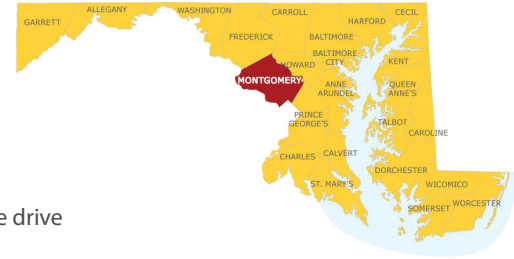

FEATURED VENUE:

OLNEY MANOR SKATE PARK

The 90' by 160' concrete park has features that will challenge skaters of all skill levels. Besides the 10' bowl, the street course has features such as:

- Hubba Ledge
- Quarter Pipes
- Steps with Handrail
- Fun Box with Flat Rail
- Pyramid Ledge

Olney Manor Skate Park is also one of the hosts for the Mid Atlantic Skate Series every summer!

MONTGOMERY COUNTY AT A GLANCE

COUNTY OVERVIEW

- Over 400,000 sq. feet of event space
- 33,602 acres of parkland
- 8,400 hotel rooms
- 743 jewelers, boutiques & specialty stores
- 150 Zagat-rated restaurants
- Three major Metro DC airports all within a 45 minute drive
- American Film Institute's restored Silver Theater